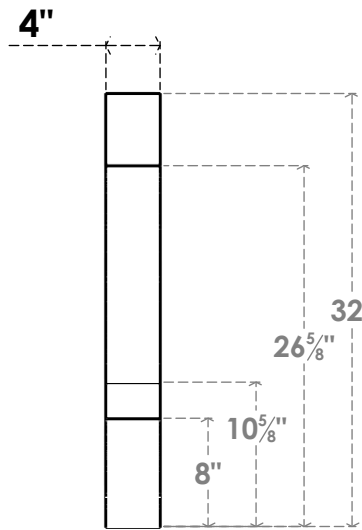

ITEM NUMBER: BRCPC040X20000X32000BOA

4"W X 20"D X 32"H BALBOA ARCHITECTURAL GRADE PVC CLOSED KNEE BRACE

SIDE PROFILE

FRONT PROFILE

ISOMETRIC

EKENA MILLWORK
2300 WEST MAIN ST.
CLARKSVILLE, TX 75426
TOLL FREE: 866-607-0453
WWW.EKENAMILLWORK.COM