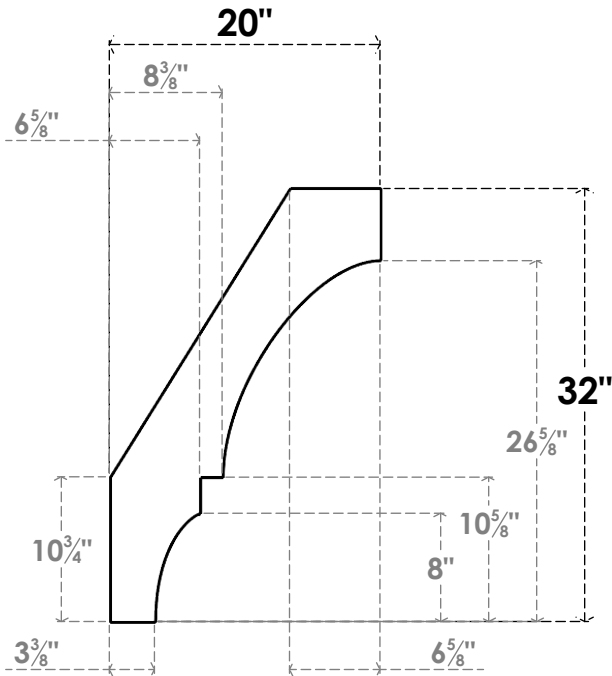

ITEM NUMBER: BRCPC040X20000X32000BOA

4"W X 20"D X 32"H BALBOA ARCHITECTURAL GRADE PVC CLOSED KNEE BRACE

SIDE PROFILE

FRONT PROFILE

ISOMETRIC

EKENA MILLWORK
2300 WEST MAIN ST.
CLARKSVILLE, TX 75426
TOLL FREE: 866-607-0453
WWW.EKENAMILLWORK.COM

NOTES

1. INSTALLATION TO BE COMPLETED IN ACCORDANCE WITH MANUFACTURER'S SPECIFICATIONS.
2. DRAWING MAY NOT BE TO SCALE
3. THIS DRAWING IS INTENDED FOR DESIGN AND PLANNING PURPOSES ONLY.
4. ALL INFORMATION CONTAINED HEREIN WAS CURRENT AT THE TIME OF DEVELOPMENT BUT MUST BE REVIEWED AND APPROVED BY THE PRODUCT MANUFACTURER TO BE CONSIDERED ACCURATE.
5. ARCHITECTURAL GRADE PVC PRODUCTS ARE MADE FROM EXPANDED CELLULAR PVC AND COME NATURALLY WHITE BUT MAY BE PAINTED